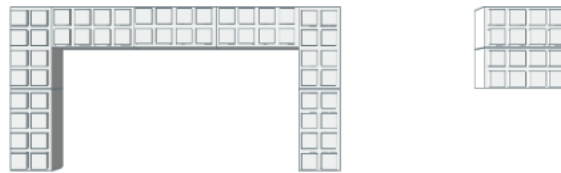

**QUARTER CAP**

White

4 x \$ 2.95 \$ 11.80

**Total**

**4 \$ 11.80**

**DESK UNIT**

White

1 x \$ 94.50 \$ 94.50

**Total**

**1 \$ 94.50**

**Total Without Tax or Shipping: \$ 501.10**

Step #1

Full Block x 9 | White

Step #2

Full Block x 6 | White  
Half Block x 2 | White  
Full Block x 2 | Pink

Step #2

Full Block x 6 | White  
Half Block x 2 | White  
Full Block x 2 | Pink

Step #3

Full Block x 6 | White  
Full Block x 3 | Pink

Step #3

Full Block x 6 | White  
Full Block x 3 | Pink

Step #4

Full Block x 6 | White  
Half Block x 2 | White  
Full Cap x 2 | Light Grey