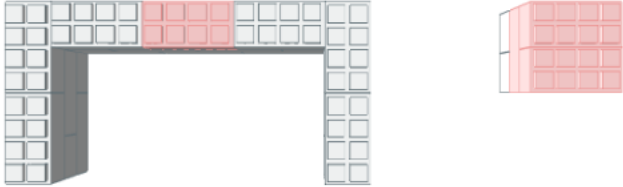

**QUARTER CAP**

White

4 x \$ 2.95 \$ 11.80

**Total**

**4 \$ 11.80**

**DESK UNIT**

White

1 x \$ 94.50 \$ 94.50

**Total**

**1 \$ 94.50**

**Total Without Tax or Shipping: \$ 501.10**

Step #1

Full Block x 9 | White

Step #2

Full Block x 6 | White  
Half Block x 2 | White  
Full Block x 2 | Pink

Step #2

Full Block x 6 | White  
Half Block x 2 | White  
Full Block x 2 | Pink

Step #3

Full Block x 6 | White  
Full Block x 3 | Pink

Step #3

Full Block x 6 | White  
Full Block x 3 | Pink

Step #4

Full Block x 6 | White  
Half Block x 2 | White  
Full Cap x 2 | Light Grey