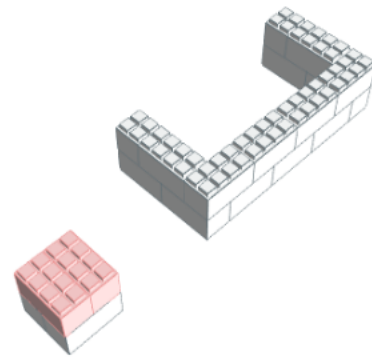

**QUARTER CAP**

White

4 x \$ 2.95 \$ 11.80

**Total**

**4 \$ 11.80**

**DESK UNIT**

White

1 x \$ 94.50 \$ 94.50

**Total**

**1 \$ 94.50**

**Total Without Tax or Shipping: \$ 501.10**

Step #1

Full Block x 9 | White

Step #2

Full Block x 6 | White  
Half Block x 2 | White  
Full Block x 2 | Pink

Step #2

Full Block x 6 | White  
Half Block x 2 | White  
Full Block x 2 | Pink

Step #3

Full Block x 6 | White  
Full Block x 3 | Pink

Step #3

Full Block x 6 | White  
Full Block x 3 | Pink

Step #4

Full Block x 6 | White  
Half Block x 2 | White  
Full Cap x 2 | Light Grey