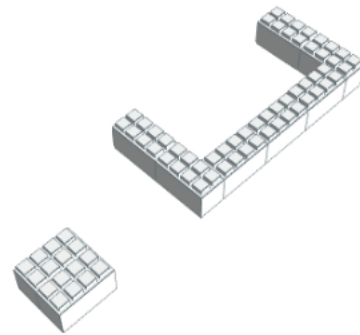

**QUARTER CAP**

White

4 x \$ 2.95 \$ 11.80

**Total**

**4 \$ 11.80**

**DESK UNIT**

White

1 x \$ 94.50 \$ 94.50

**Total**

**1 \$ 94.50**

**Total Without Tax or Shipping: \$ 501.10**

Step #1

Full Block x 9 | White

Step #2

Full Block x 6 | White  
Half Block x 2 | White  
Full Block x 2 | Pink

Step #2

Full Block x 6 | White  
Half Block x 2 | White  
Full Block x 2 | Pink

Step #3

Full Block x 6 | White  
Full Block x 3 | Pink

Step #3

Full Block x 6 | White  
Full Block x 3 | Pink

Step #4

Full Block x 6 | White  
Half Block x 2 | White  
Full Cap x 2 | Light Grey