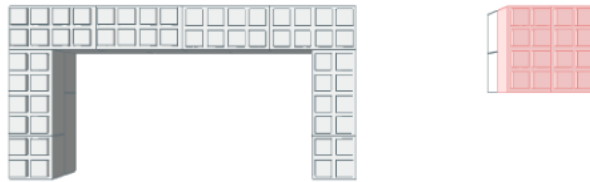

**QUARTER CAP**

White

4 x \$ 2.95 \$ 11.80

**Total**

**4 \$ 11.80**

**DESK UNIT**

White

1 x \$ 94.50 \$ 94.50

**Total**

**1 \$ 94.50**

**Total Without Tax or Shipping: \$ 501.10**

Step #1

Full Block x 9 | White

Step #2

Full Block x 6 | White  
Half Block x 2 | White  
Full Block x 2 | Pink

Step #2

Full Block x 6 | White  
Half Block x 2 | White  
Full Block x 2 | Pink

Step #3

Full Block x 6 | White  
Full Block x 3 | Pink

Step #3

Full Block x 6 | White  
Full Block x 3 | Pink

Step #4

Full Block x 6 | White  
Half Block x 2 | White  
Full Cap x 2 | Light Grey