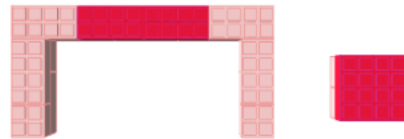

4 x \$ 2.95 \$ 11.80

Total

4 \$ 11.80

DESK UNIT

White

1 x \$ 94.50 \$ 94.50

Total

1 \$ 94.50

Total Without Tax or Shipping: \$ 525.20

EverBlock Systems LLC
+1-844-422-5625
sales@everblocksystems.com

www.everblocksystems.com

Step #1

Full Block x 9 | Pink

Step #2

Full Block x 4 | Red
Full Block x 4 | Pink
Half Block x 2 | Pink

Step #2

Full Block x 4 | Red
Full Block x 4 | Pink
Half Block x 2 | Pink

Step #3

Full Block x 2 | Red
Full Block x 4 | Pink
Quarter Block x 2 | Black
Half Block x 3 | Red
Half Block x 2 | Pink

Step #3

- Full Block x 2 | Red
- Full Block x 4 | Pink
- Quarter Block x 2 | Black
- Half Block x 3 | Red
- Half Block x 2 | Pink