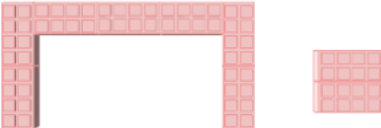

4 x \$ 2.95 \$ 11.80

Total

4 \$ 11.80

DESK UNIT

White

1 x \$ 94.50 \$ 94.50

Total

1 \$ 94.50

Total Without Tax or Shipping: \$ 525.20

EverBlock Systems LLC
+1-844-422-5625
sales@everblocksystems.com

www.everblocksystems.com

Step #1

Full Block x 9 | Pink

Step #2

Full Block x 4 | Red
Full Block x 4 | Pink
Half Block x 2 | Pink

Step #2

Full Block x 4 | Red
Full Block x 4 | Pink
Half Block x 2 | Pink

Step #3

Full Block x 2 | Red
Full Block x 4 | Pink
Quarter Block x 2 | Black
Half Block x 3 | Red
Half Block x 2 | Pink

Step #3

- Full Block x 2 | Red
- Full Block x 4 | Pink
- Quarter Block x 2 | Black
- Half Block x 3 | Red
- Half Block x 2 | Pink