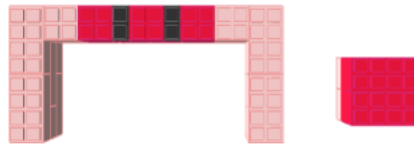

4 x \$ 2.95 \$ 11.80

Total

4 \$ 11.80

DESK UNIT

White

1 x \$ 94.50 \$ 94.50

Total

1 \$ 94.50

Total Without Tax or Shipping: \$ 525.20

EverBlock Systems LLC
+1-844-422-5625
sales@everblocksystems.com

www.everblocksystems.com

Step #1

Full Block x 9 | Pink

Step #2

Full Block x 4 | Red
Full Block x 4 | Pink
Half Block x 2 | Pink

Step #2

Full Block x 4 | Red
Full Block x 4 | Pink
Half Block x 2 | Pink

Step #3

Full Block x 2 | Red
Full Block x 4 | Pink
Quarter Block x 2 | Black
Half Block x 3 | Red
Half Block x 2 | Pink

Step #3

- Full Block x 2 | Red
- Full Block x 4 | Pink
- Quarter Block x 2 | Black
- Half Block x 3 | Red
- Half Block x 2 | Pink