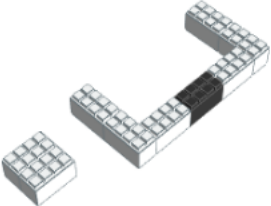

Total

4 \$ 11.80

DESK UNIT

White

1 x \$ 94.50 \$ 94.50

Total

1 \$ 94.50

Total Without Tax or Shipping: \$ 522.10

Step #1

Full Block x 1 | Black
Full Block x 8 | White

Step #1

Full Block x 1 | Black
Full Block x 8 | White

Step #2

Full Block x 2 | Black
Full Block x 6 | White
Half Block x 2 | White

Step #2

Full Block x 2 | Black
Full Block x 6 | White
Half Block x 2 | White