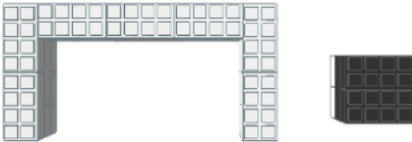

Total

4 \$ 11.80

DESK UNIT

White

1 x \$ 94.50 \$ 94.50

Total

1 \$ 94.50

Total Without Tax or Shipping: \$ 522.10

Step #1

Full Block x 1 | Black
Full Block x 8 | White

Step #1

Full Block x 1 | Black
Full Block x 8 | White

Step #2

Full Block x 2 | Black
Full Block x 6 | White
Half Block x 2 | White

Step #2

Full Block x 2 | Black
Full Block x 6 | White
Half Block x 2 | White

Step #3

Full Block x 2 | Black
Full Block x 7 | White

Step #3

Full Block x 2 | Black
Full Block x 7 | White

Step #4

Full Block x 4 | White
Half Block x 4 | White
Half Block x 2 | Black
Full Cap x 2 | White