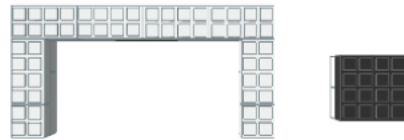

Total

4 \$ 11.80

DESK UNIT

White

1 x \$ 94.50 \$ 94.50

Total

1 \$ 94.50

Total Without Tax or Shipping: \$ 522.10

Step #1

Full Block x 1 | Black
Full Block x 8 | White

Step #1

Full Block x 1 | Black
Full Block x 8 | White

Step #2

Full Block x 2 | Black
Full Block x 6 | White
Half Block x 2 | White

Step #2

Full Block x 2 | Black
Full Block x 6 | White
Half Block x 2 | White

Step #3

Full Block x 2 | Black
Full Block x 7 | White

Step #3

Full Block x 2 | Black
Full Block x 7 | White

Step #4

Full Block x 4 | White
Half Block x 4 | White
Half Block x 2 | Black
Full Cap x 2 | White